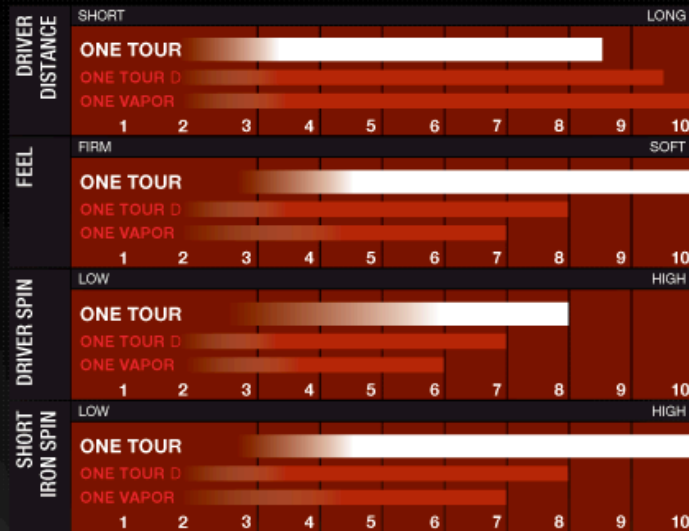

Benefit Chart