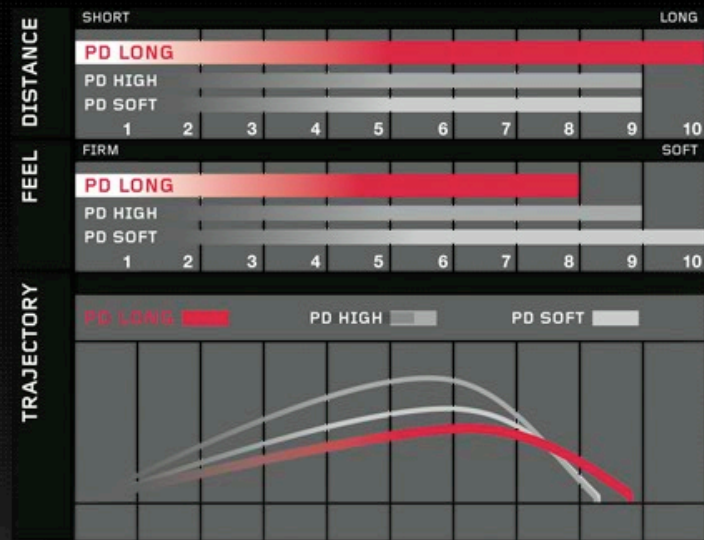

Nike Karma Specs

Soft Compression for Effortless Distance

Designed to deliver higher and longer distance off the tee with the average woman's swing speed of 70-80 mph.

2-piece ionomer blend increases ball speed and maximizes distance off the tee.

Benefit Chart

Power Distance Long

- 2-kihiline pall / 2-layer ball
- Loodud mängijate jaoks, kellel suuremad löögikiirused ning vägevad avalöögid / made for people with high swing speeds and booming drive.
- Loodud lendamaks kaugemale / made for flying longer

Nike Power Distance Long Specs

Faster Speed for Maximum Distance

2-piece construction features a high velocity core and optimized dimple pattern to reduce drag and deliver more distance off the tee.

Benefit Chart