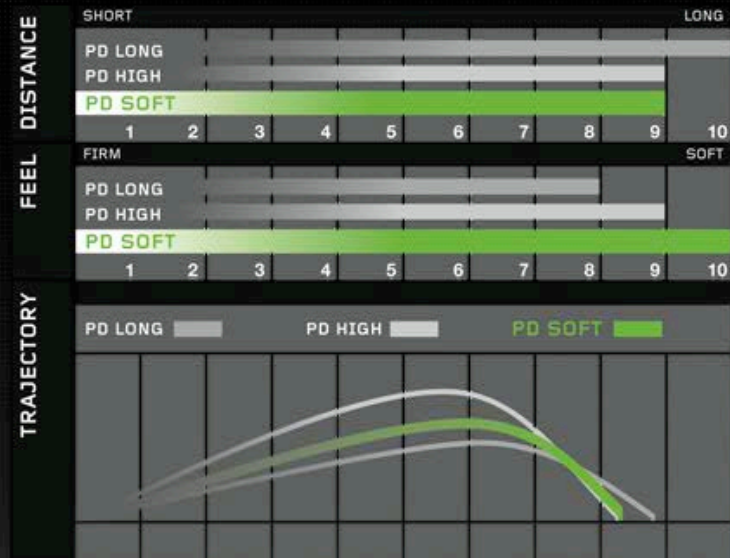

Nike Power Distance Long Specs

Faster Speed for Maximum Distance

2-piece construction features a high velocity core and optimized dimple pattern to reduce drag and deliver more distance off the tee.

Benefit Chart

Power Distance soft

- 2-kihiline pall / 2-layer ball
- Perfektne aeglasemate löögikiiruste ning nende jaoks, kes soovivad pehmemat tunnetust / perfect for slower swing speed and for those who want softer feel

Nike Power Distance Soft Specs

Lower Compression for Softer Feel

2-piece construction features low-compression core and softened ionomer cover to provide effortless distance with added feel.

Benefit Chart