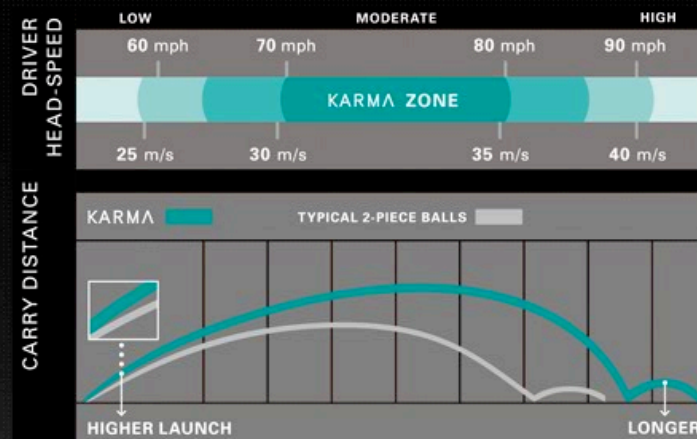

Benefit Chart