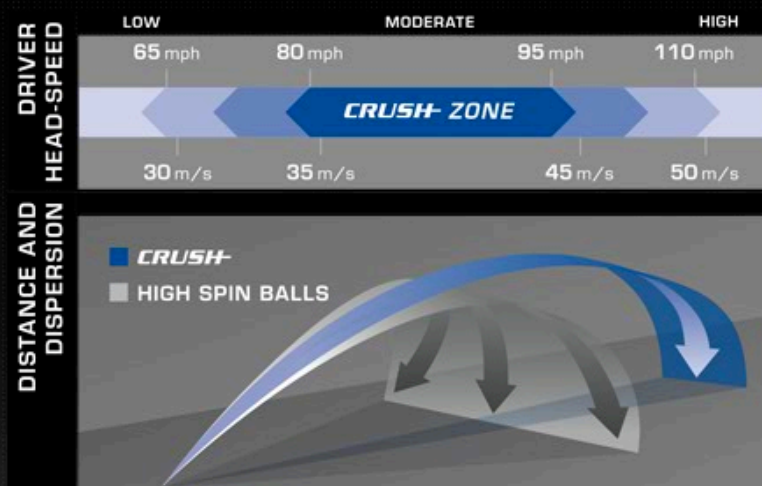

2-Piece Ionomer