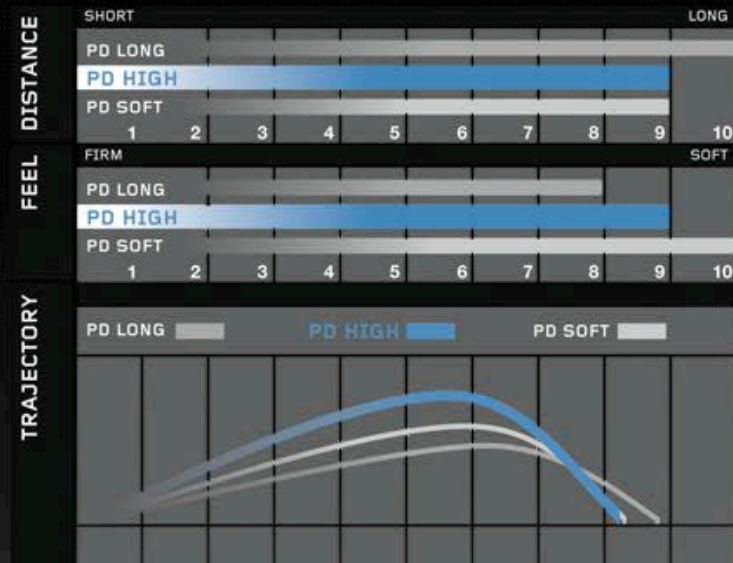

Benefit Chart