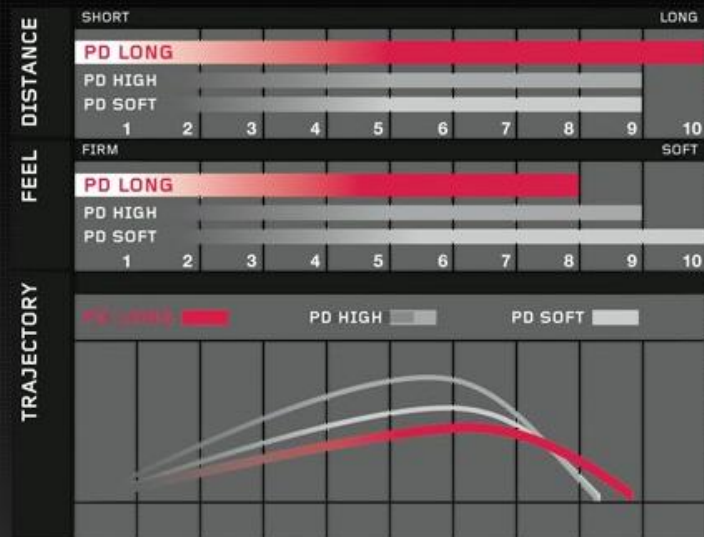

Benefit Chart