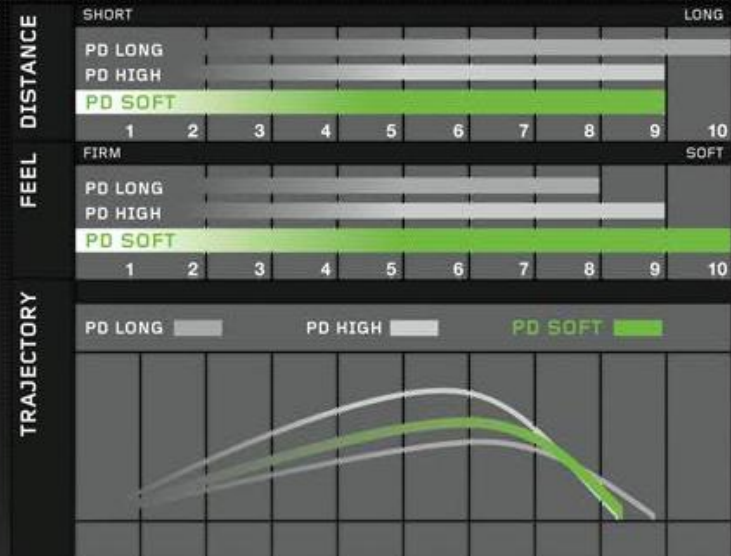

Benefit Chart