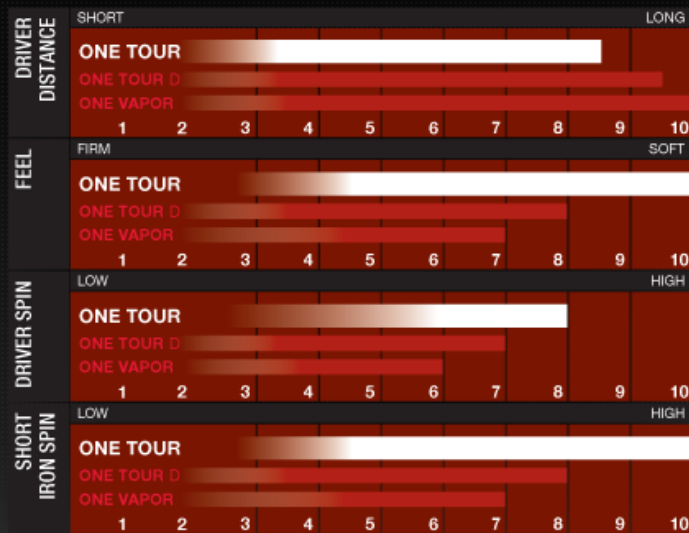

Benefit Chart