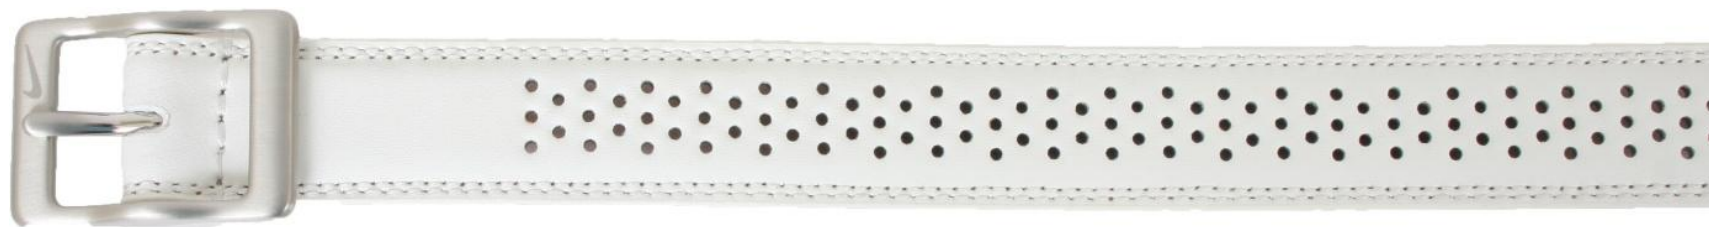

Women Nike golf perf. belt – women

- 25 mm lai / wide
- Tekstiil Textile: pealt 100% lehmanahk, tagant 100% poliüretaan / face 100% cow leather, 100% polyurethane
- Värv / Color: valge / white
- Poes olevad suurused / Sizes in the shop: S (75-85cm) , M (83-93cm) , L (90-100cm)